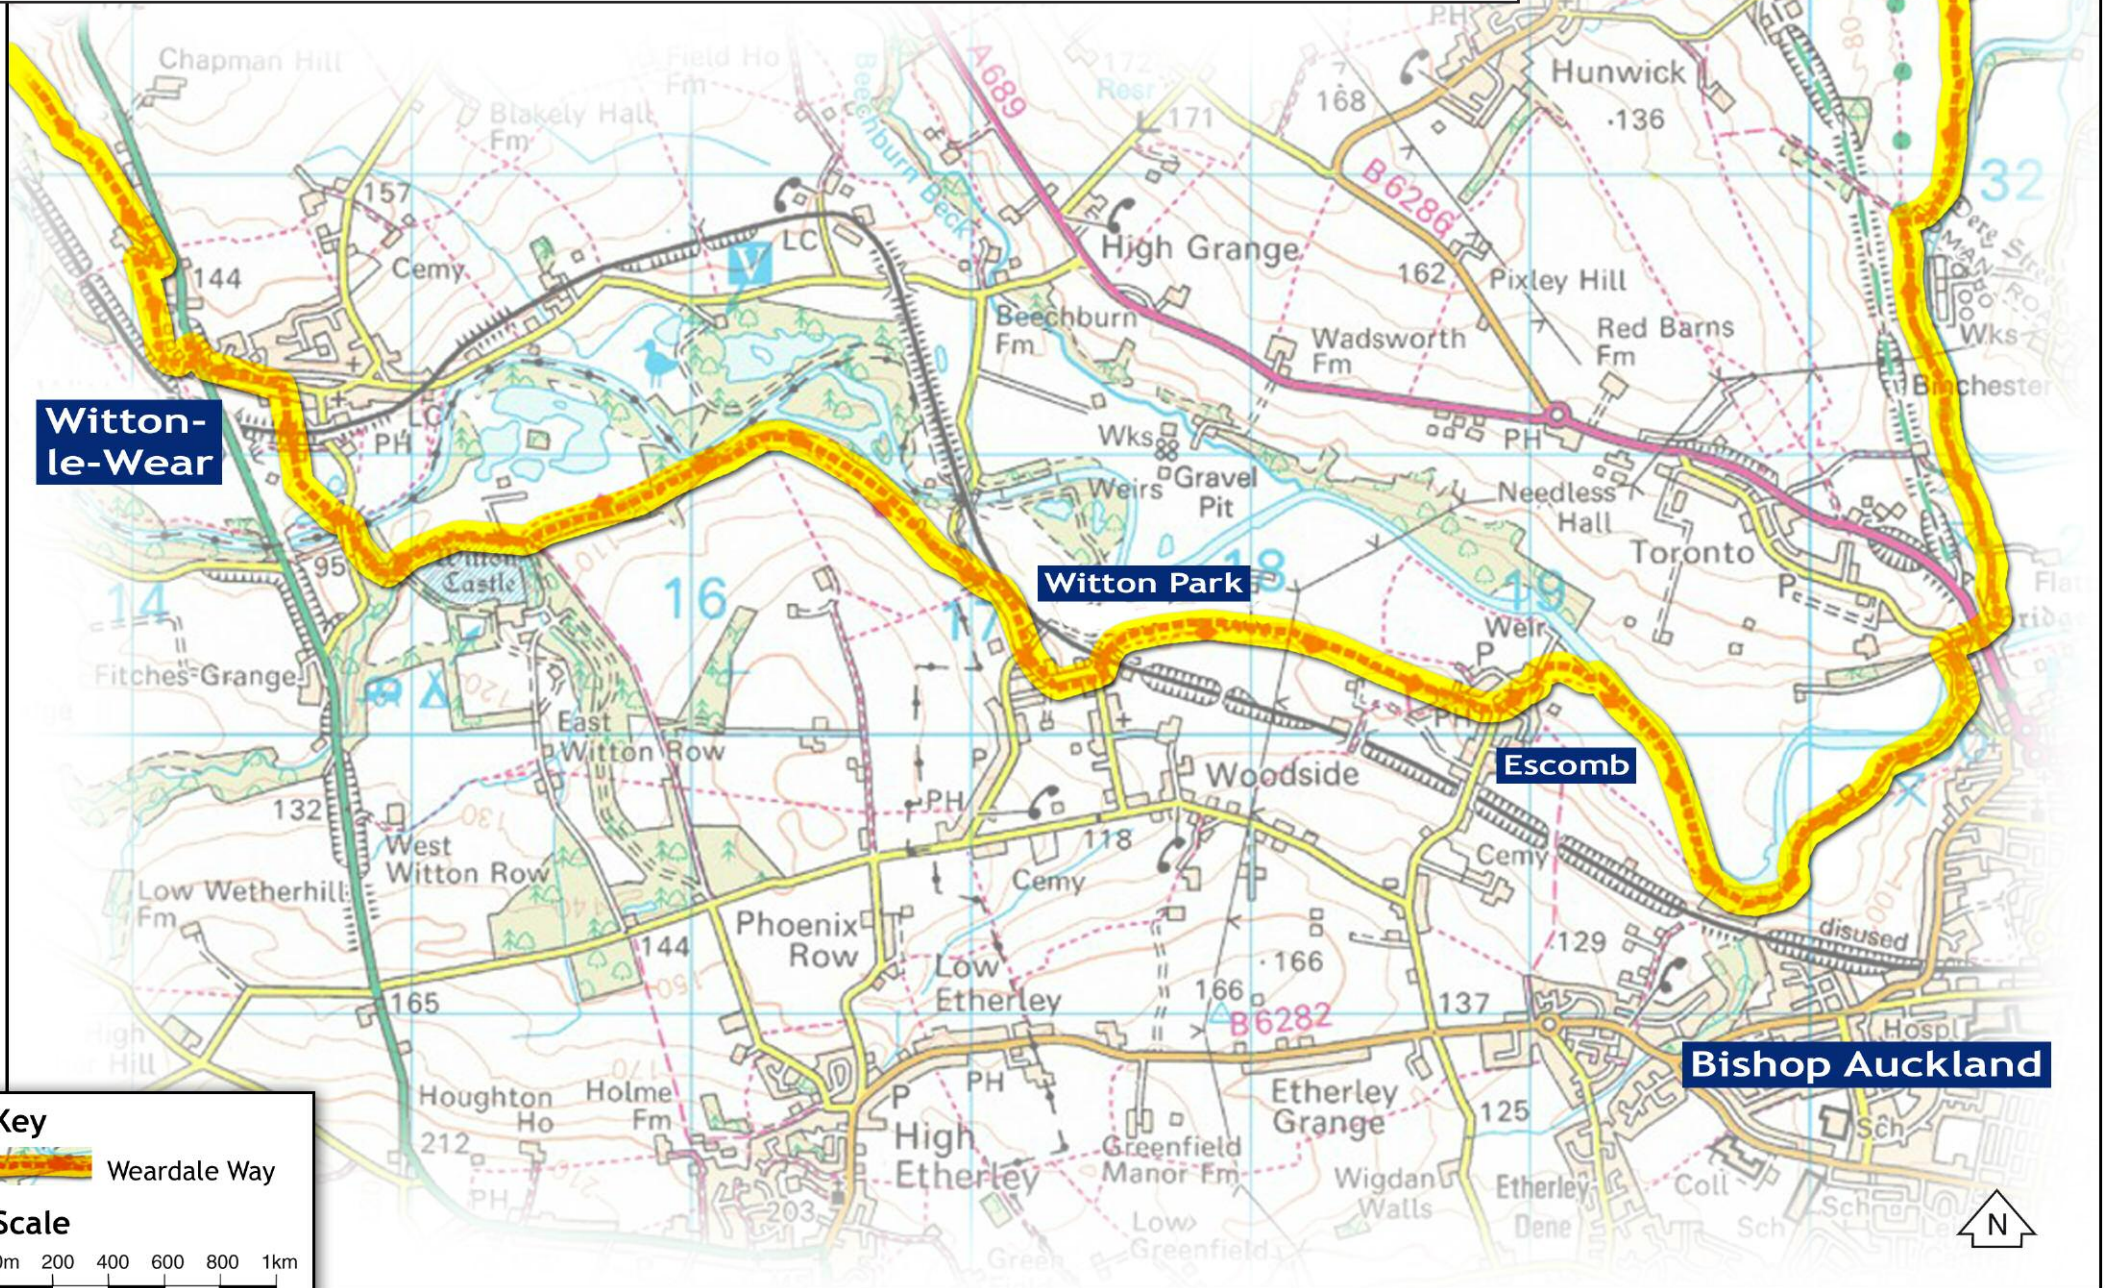

Making a difference where you live

The Weardale Way

8. Witton-le-Wear to Bishop Auckland (8200m/approx. 5 miles)

Key
 Weardale Way

Scale
 0m 200 400 600 800 1km
 1/2 mile