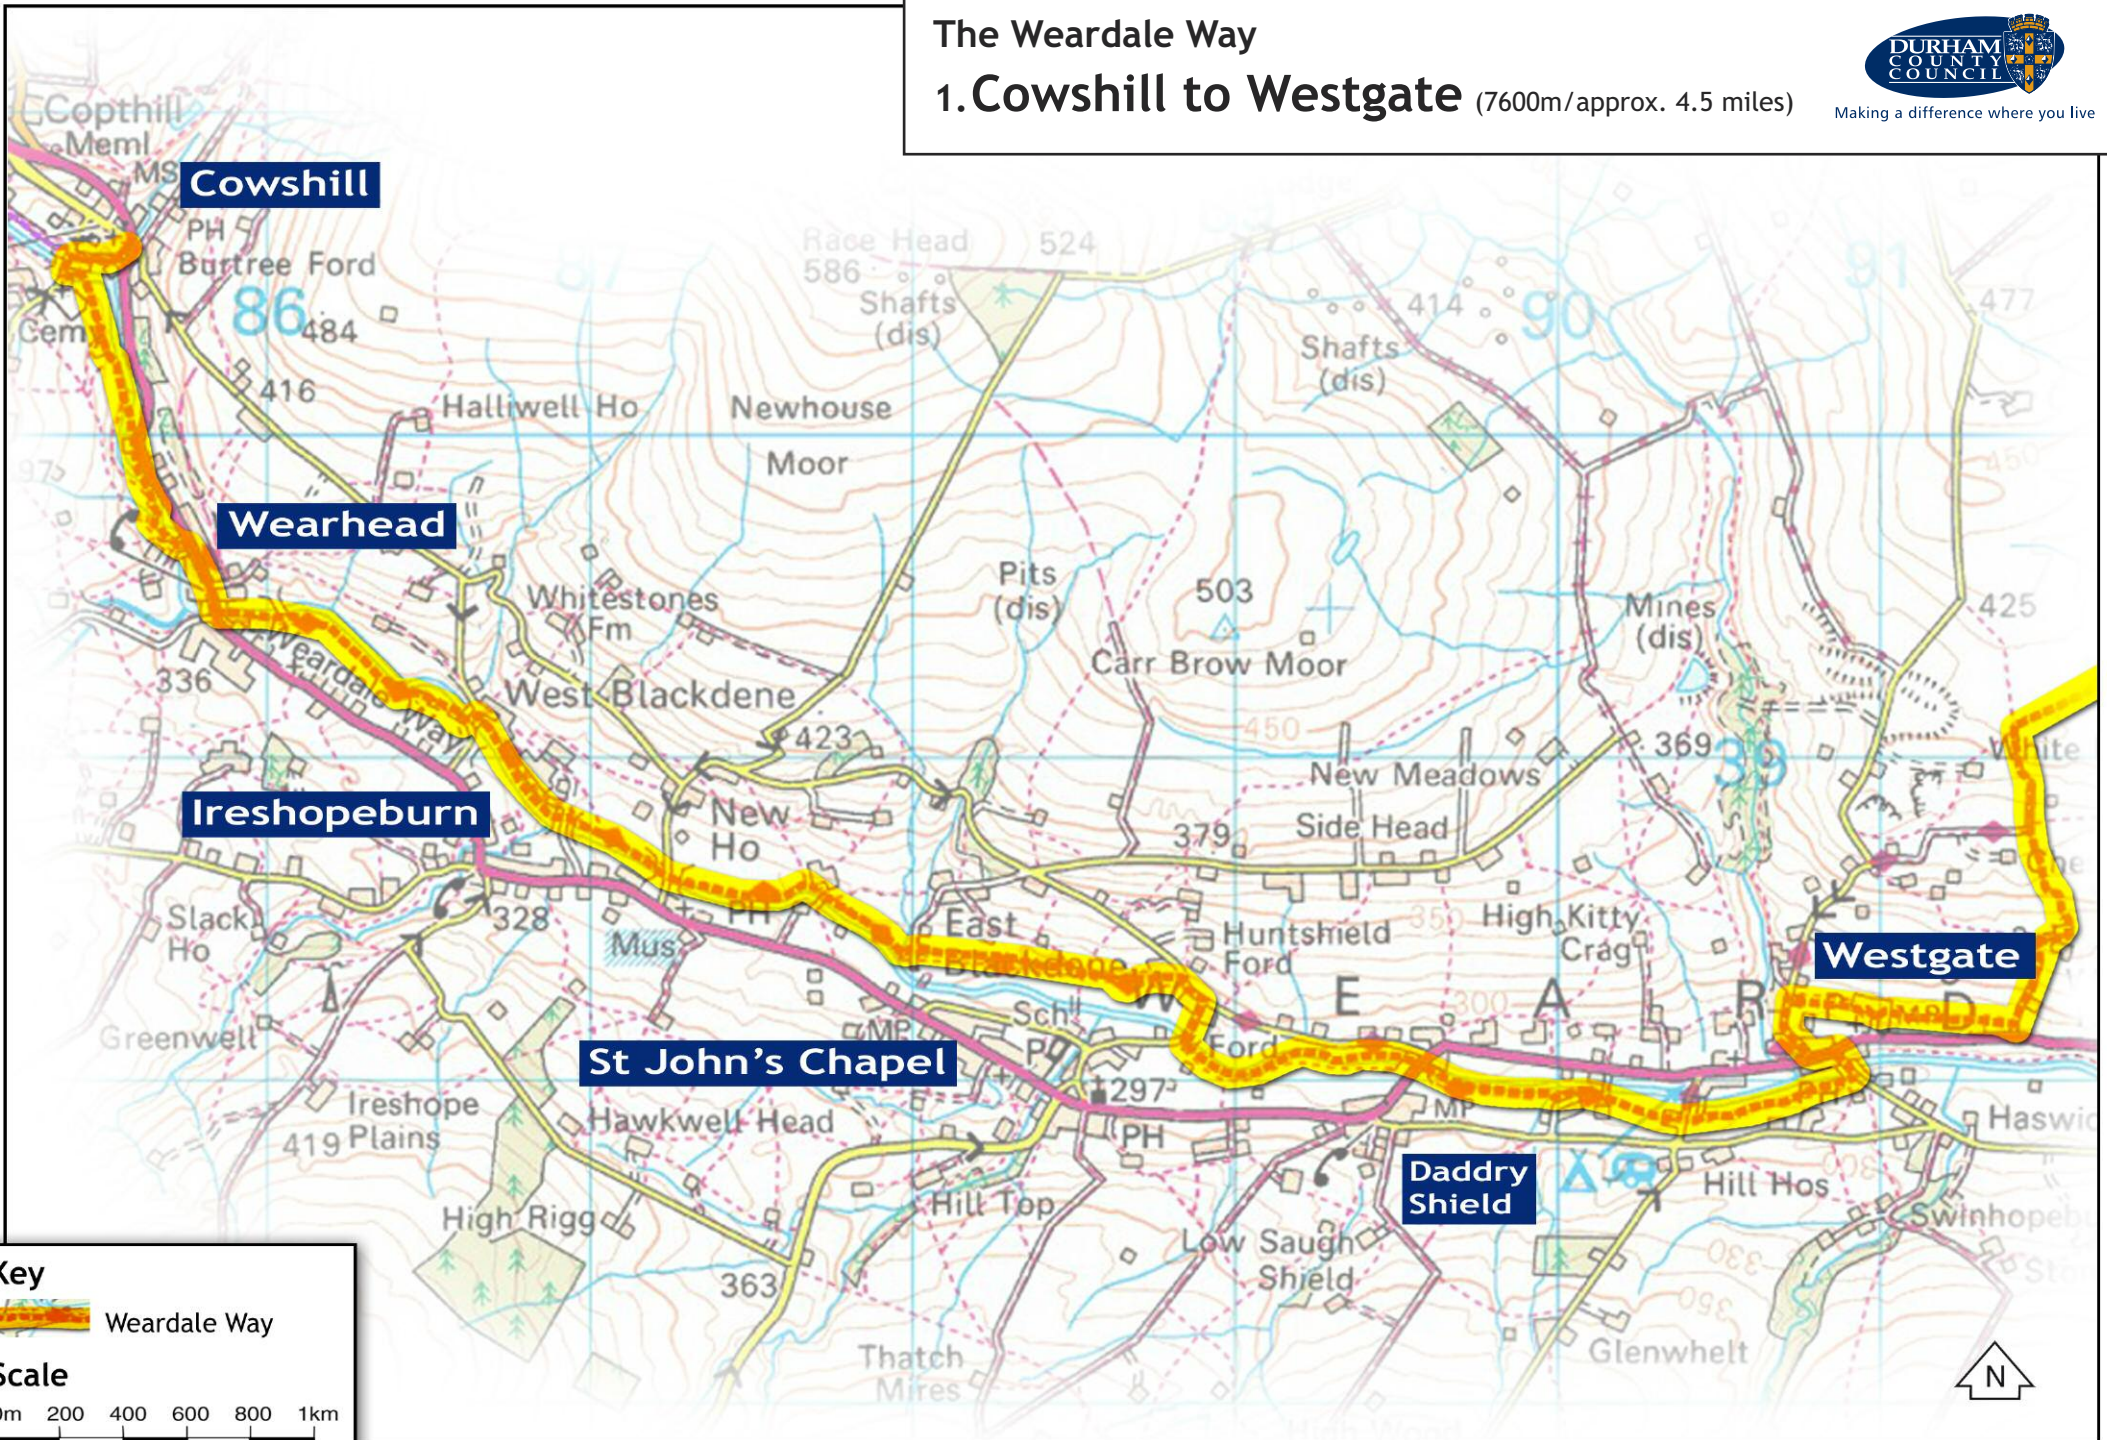

# The Weardale Way

## 1. Cowshill to Westgate (7600m/approx. 4.5 miles)

Making a difference where you live

**Key**  
 Weardale Way

**Scale**  
0m 200 400 600 800 1km  
1/2 mile